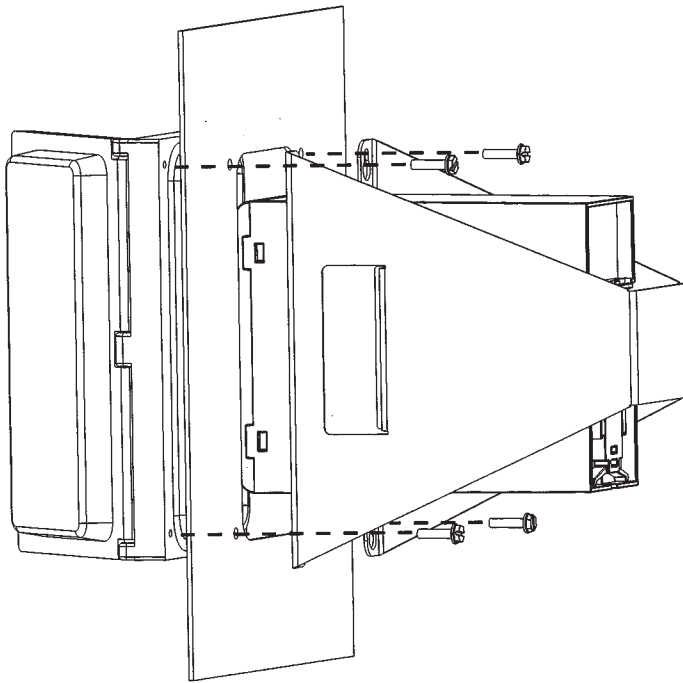

## NEMA 4X Enclosure

Note: M-20 not included

Hinged NEMA 4X door for access to M-20 keypad

DIN Rail (included)

---

### Specification:

<b>NEMA rating:</b>	4X
<b>Dimensions:</b>	7.0" (H) x 5.03" (W) x 5.02" (D)
<b>Material:</b>	VALOX®
<b>Environmental:</b>	Oil-resistant, water tight and dust tight
<b>DIN Rail:</b>	Included
<b>Part Number:</b>	99-0001-01

**EL-FI Front Panel Kit 1.  
IP54 Protection Class**

**Technical Data**

<b>Contains:</b>	<b>Dimension:</b>	<b>Parts:</b>
Plastic door	130x77	1 pcs
Mounting Plate	128x108	1 pcs
Screws		4 pcs
<b>Protection class</b>		
Plastic door	IP54	