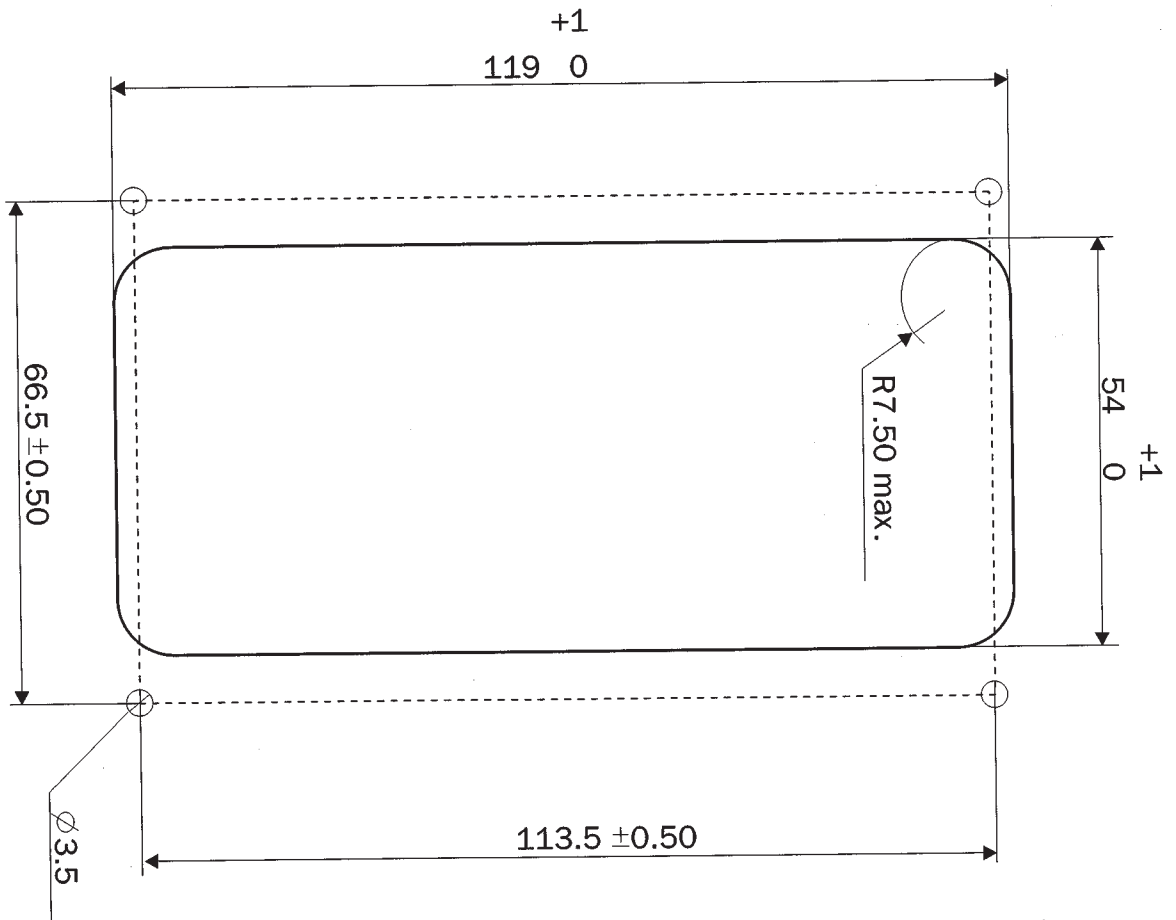

## NEMA 4X Enclosure

Note: M-20 not included

Hinged NEMA 4X door for access to M-20 keypad

DIN Rail (included)

---

### Specification:

<b>NEMA rating:</b>	4X
<b>Dimensions:</b>	7.0" (H) x 5.03" (W) x 5.02" (D)
<b>Material:</b>	VALOX®
<b>Environmental:</b>	Oil-resistant, water tight and dust tight
<b>DIN Rail:</b>	Included
<b>Part Number:</b>	99-0001-01

**EL-FI Front Panel Kit 1.  
IP54 Protection Class**

**Technical Data**

<b>Contains:</b>	<b>Dimension:</b>	<b>Parts:</b>
Plastic door	130x77	1 pcs
Mounting Plate	128x108	1 pcs
Screws		4 pcs
<b>Protection class</b>		
Plastic door	IP54	