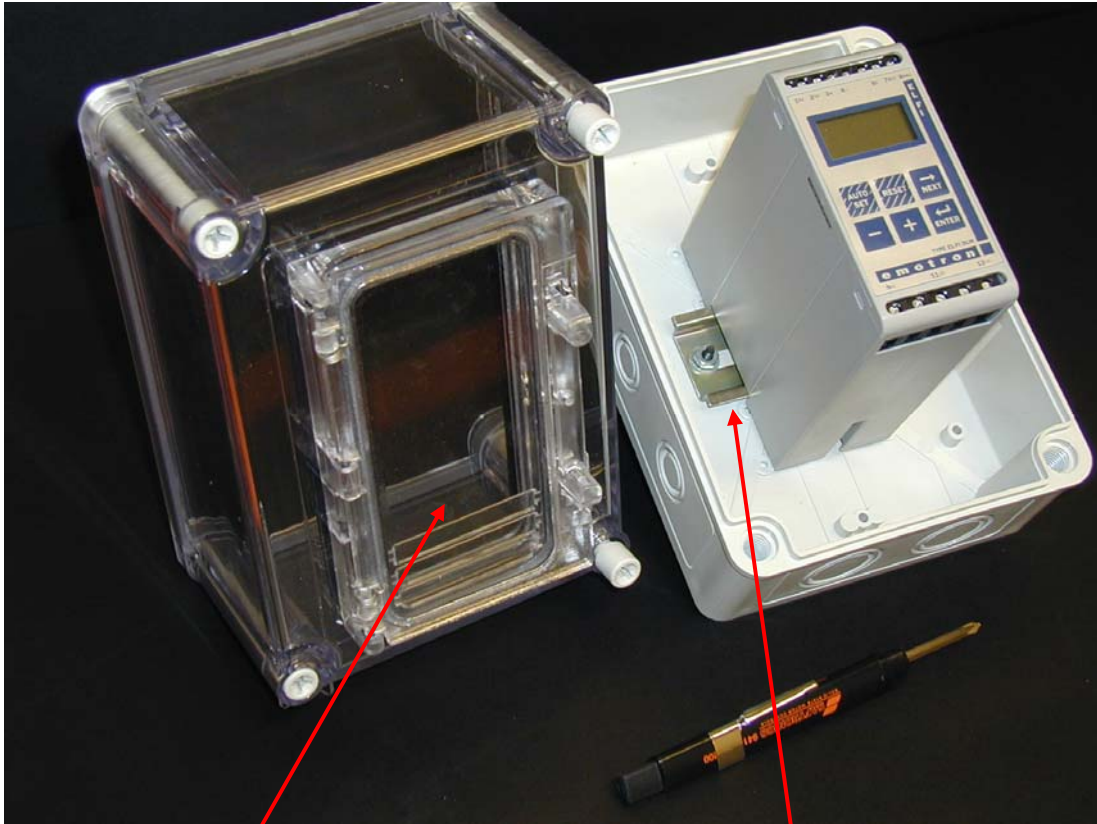

## NEMA 4X Enclosure

Note: M-20 not included

Hinged NEMA 4X door for access to M-20 keypad

DIN Rail (included)

---

### Specification:

<b>NEMA rating:</b>	4X
<b>Dimensions:</b>	7.0" (H) x 5.03" (W) x 5.02" (D)
<b>Material:</b>	VALOX®
<b>Environmental:</b>	Oil-resistant, water tight and dust tight
<b>DIN Rail:</b>	Included
<b>Part Number:</b>	99-0001-01

**EL-FI Front Panel Kit 1.  
IP54 Protection Class**

**Technical Data**

<b>Contains:</b>	<b>Dimension:</b>	<b>Parts:</b>
Plastic door	130x77	1 pcs
Mounting Plate	128x108	1 pcs
Screws		4 pcs
<b>Protection class</b>		
Plastic door	IP54	