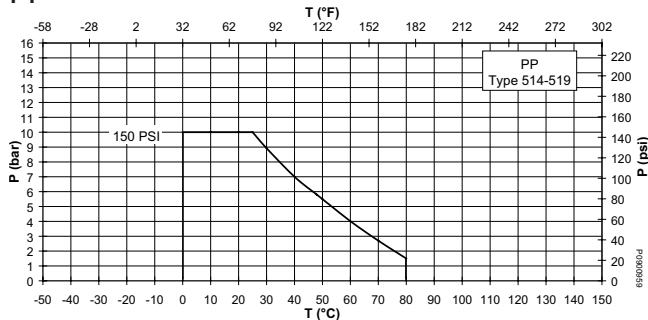

Technical Data Diaphragm Valves

Pressure/Temperature Charts

The following pressure/temperature charts are based on a lifetime of 25 years with water or similar media.

P = Permissible pressure in bar, psi
T = Temperature in °C, °F

ABS

PP

PVC

PVDF

CPVC