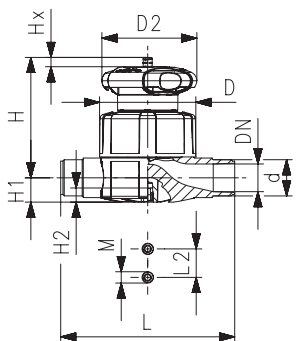

## Standard Features

- **Size**  
1/2–2" (larger sizes available in 314–319 series)
- **Valve assembly**  
Threaded connection without bolts
- **Lower body (wetted)**  
PVC, CPVC, PP, Natural PP, PVDF, ABS
- **Upper body**  
Glass-filled polypropylene
- **Diaphragm material (wetted)**  
EPDM, FPM, PTFE with FPM backing, PTFE with EPDM backing, NBR
- **Pressure**  
PVC 150 PSI (240 optional); CPVC, PP, ABS 150 PSI; PVDF 240 PSI
- **Lockable handle**  
PP GF30

# Dimensions Diaphragm Valves

## Type 514 True Union

Inch	d	DN	D	D2	D3	L(1)	L(2)	L(3)	L(4)	L2	H	H1	H2	M	z	Hx
1/2	20	15	65	65	43	136	128	128	224	25	73	14	12	M6	96	7
3/4	25	20	80	65	51	160	152	150	250	25	81	18	12	M6	114	10
1	32	25	88	87	58	176	166	162	262	25	107	22	12	M6	122	13
1 1/4	40	32	101	87	72	198	192	184	296	45	115	26	15	M8	140	15
1 1/2	50	40	117	135	83	232	222	210	328	45	148	32	15	M8	160	19
2	63	50	144	135	100	268	266	248	370	45	166	39	15	M8	190	25