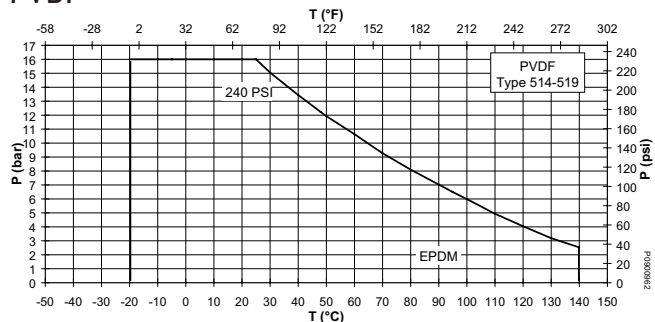

Technical Data Diaphragm Valves

Pressure/Temperature Charts

The following pressure/temperature charts are based on a lifetime of 25 years with water or similar media.

P = Permissible pressure in bar, psi
T = Temperature in °C, °F

ABS

PP

PVC

PVDF

CPVC