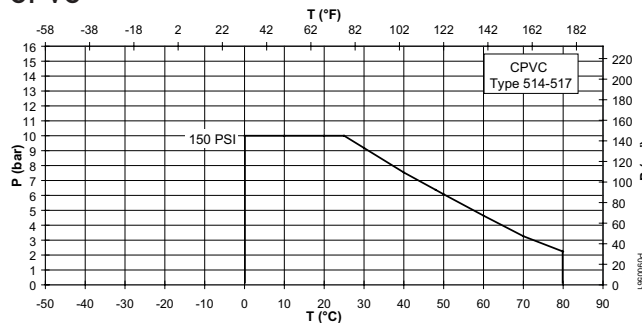

Technical Data Diaphragm Valves

Pressure/Temperature Charts

The following pressure/temperature charts are based on a lifetime of 25 years with water or similar media.

P = Permissible pressure in bar, psi
T = Temperature in °C, °F

ABS

PP

PVC

PVDF

CPVC