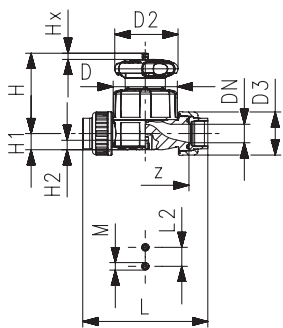

Dimensions Diaphragm Valves

Type 514 True Union

Inch	d	DN	D	D2	D3	L(1)	L(2)	L(3)	L(4)	L2	H	H1	H2	M	z	Hx
1/2	20	15	65	65	43	136	128	128	224	25	73	14	12	M6	96	7
3/4	25	20	80	65	51	160	152	150	250	25	81	18	12	M6	114	10
1	32	25	88	87	58	176	166	162	262	25	107	22	12	M6	122	13
1 1/4	40	32	101	87	72	198	192	184	296	45	115	26	15	M8	140	15
1 1/2	50	40	117	135	83	232	222	210	328	45	148	32	15	M8	160	19
2	63	50	144	135	100	268	266	248	370	45	166	39	15	M8	190	25