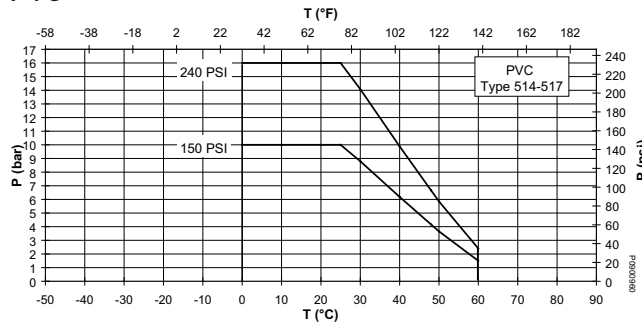

Technical Data Diaphragm Valves

Pressure/Temperature Charts

The following pressure/temperature charts are based on a lifetime of 25 years with water or similar media.

P = Permissible pressure in bar, psi
T = Temperature in °C, °F

ABS

PP

PVC

PVDF

CPVC